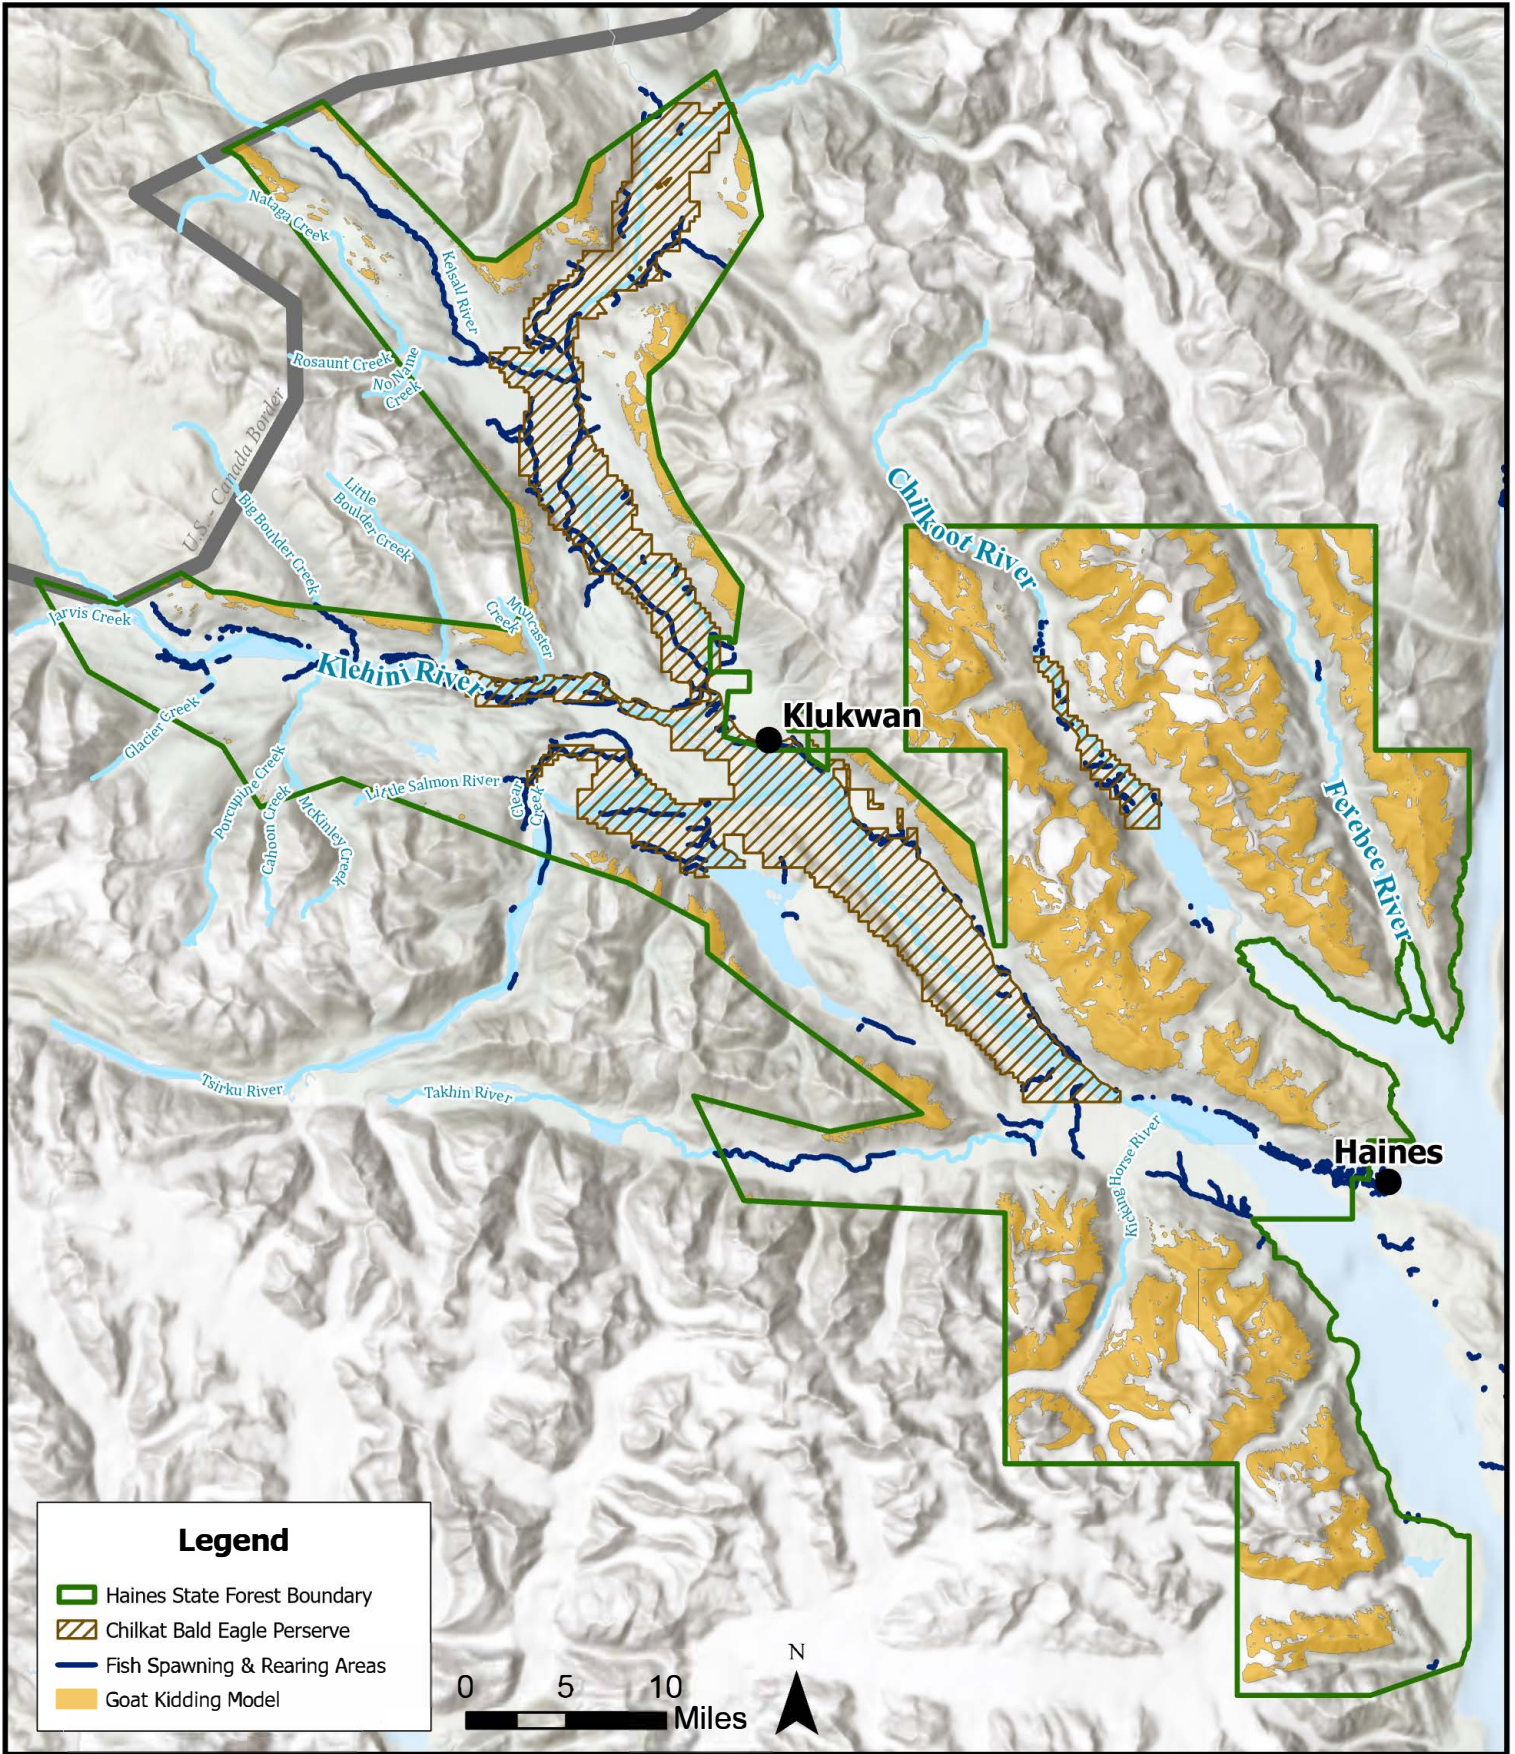

MAP 1-1 BOUNDARY OF HAINES STATE FOREST & GENERALIZED LAND STATUS

MAP 1-2-A WINTER GOAT HABITAT & ANADROMOUS STREAMS

MAP 1-2-B GOAT KIDDING HABITAT & ANADROMOUS STREAMS

MAP 1-2-C BROWN BEAR DENNING HABITAT & ANADROMOUS STREAMS