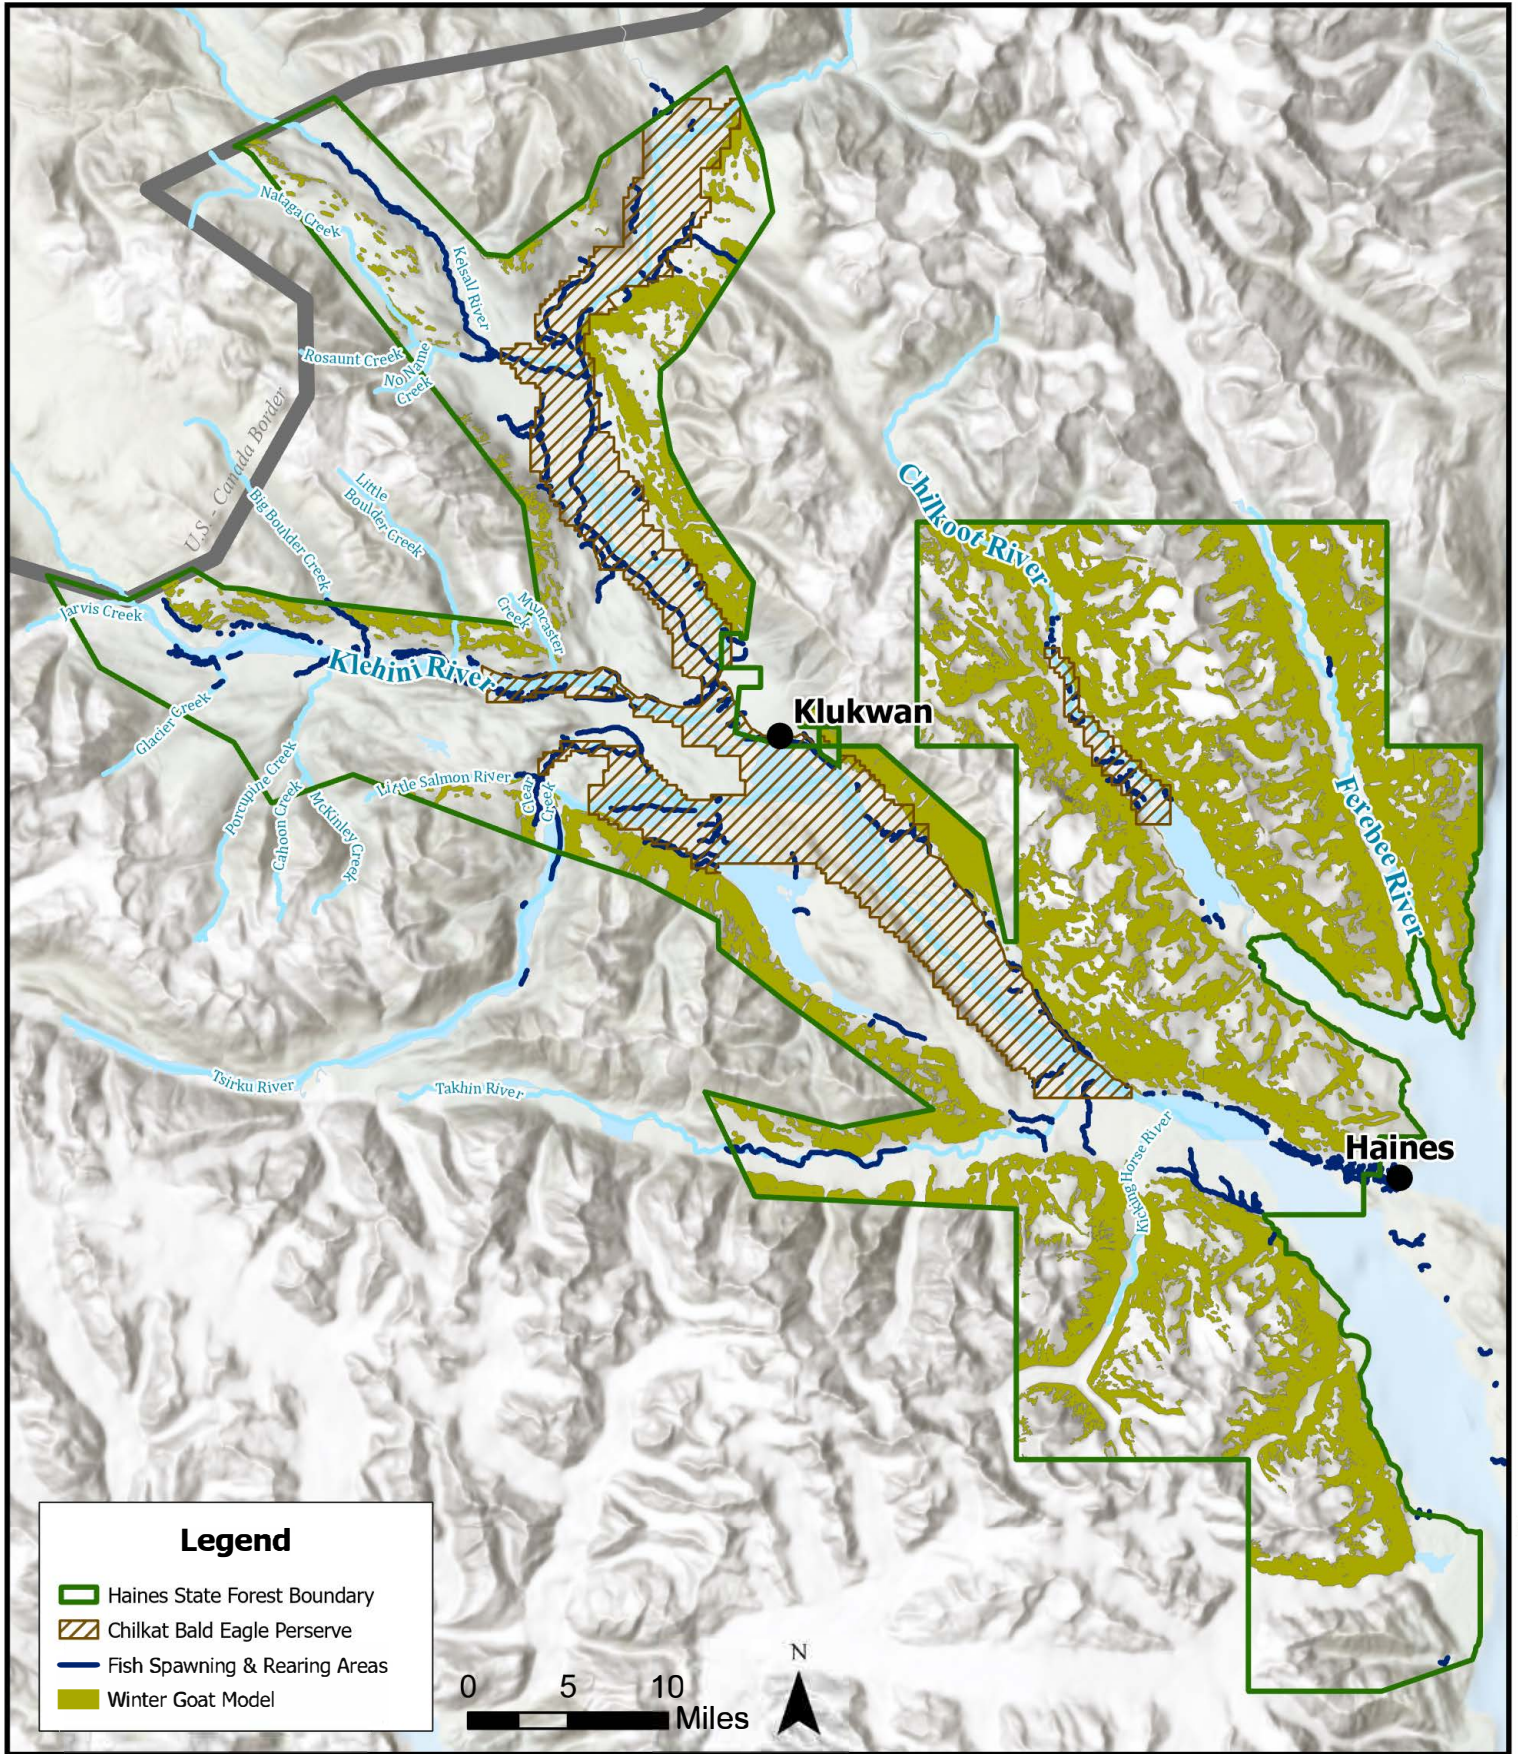

MAP 1-1 BOUNDARY OF HAINES STATE FOREST & GENERALIZED LAND STATUS

MAP 1-2-A WINTER GOAT HABITAT & ANADROMOUS STREAMS

MAP 1-2-B GOAT KIDDING HABITAT & ANADROMOUS STREAMS

MAP 1-2-C BROWN BEAR DENNING HABITAT & ANADROMOUS STREAMS