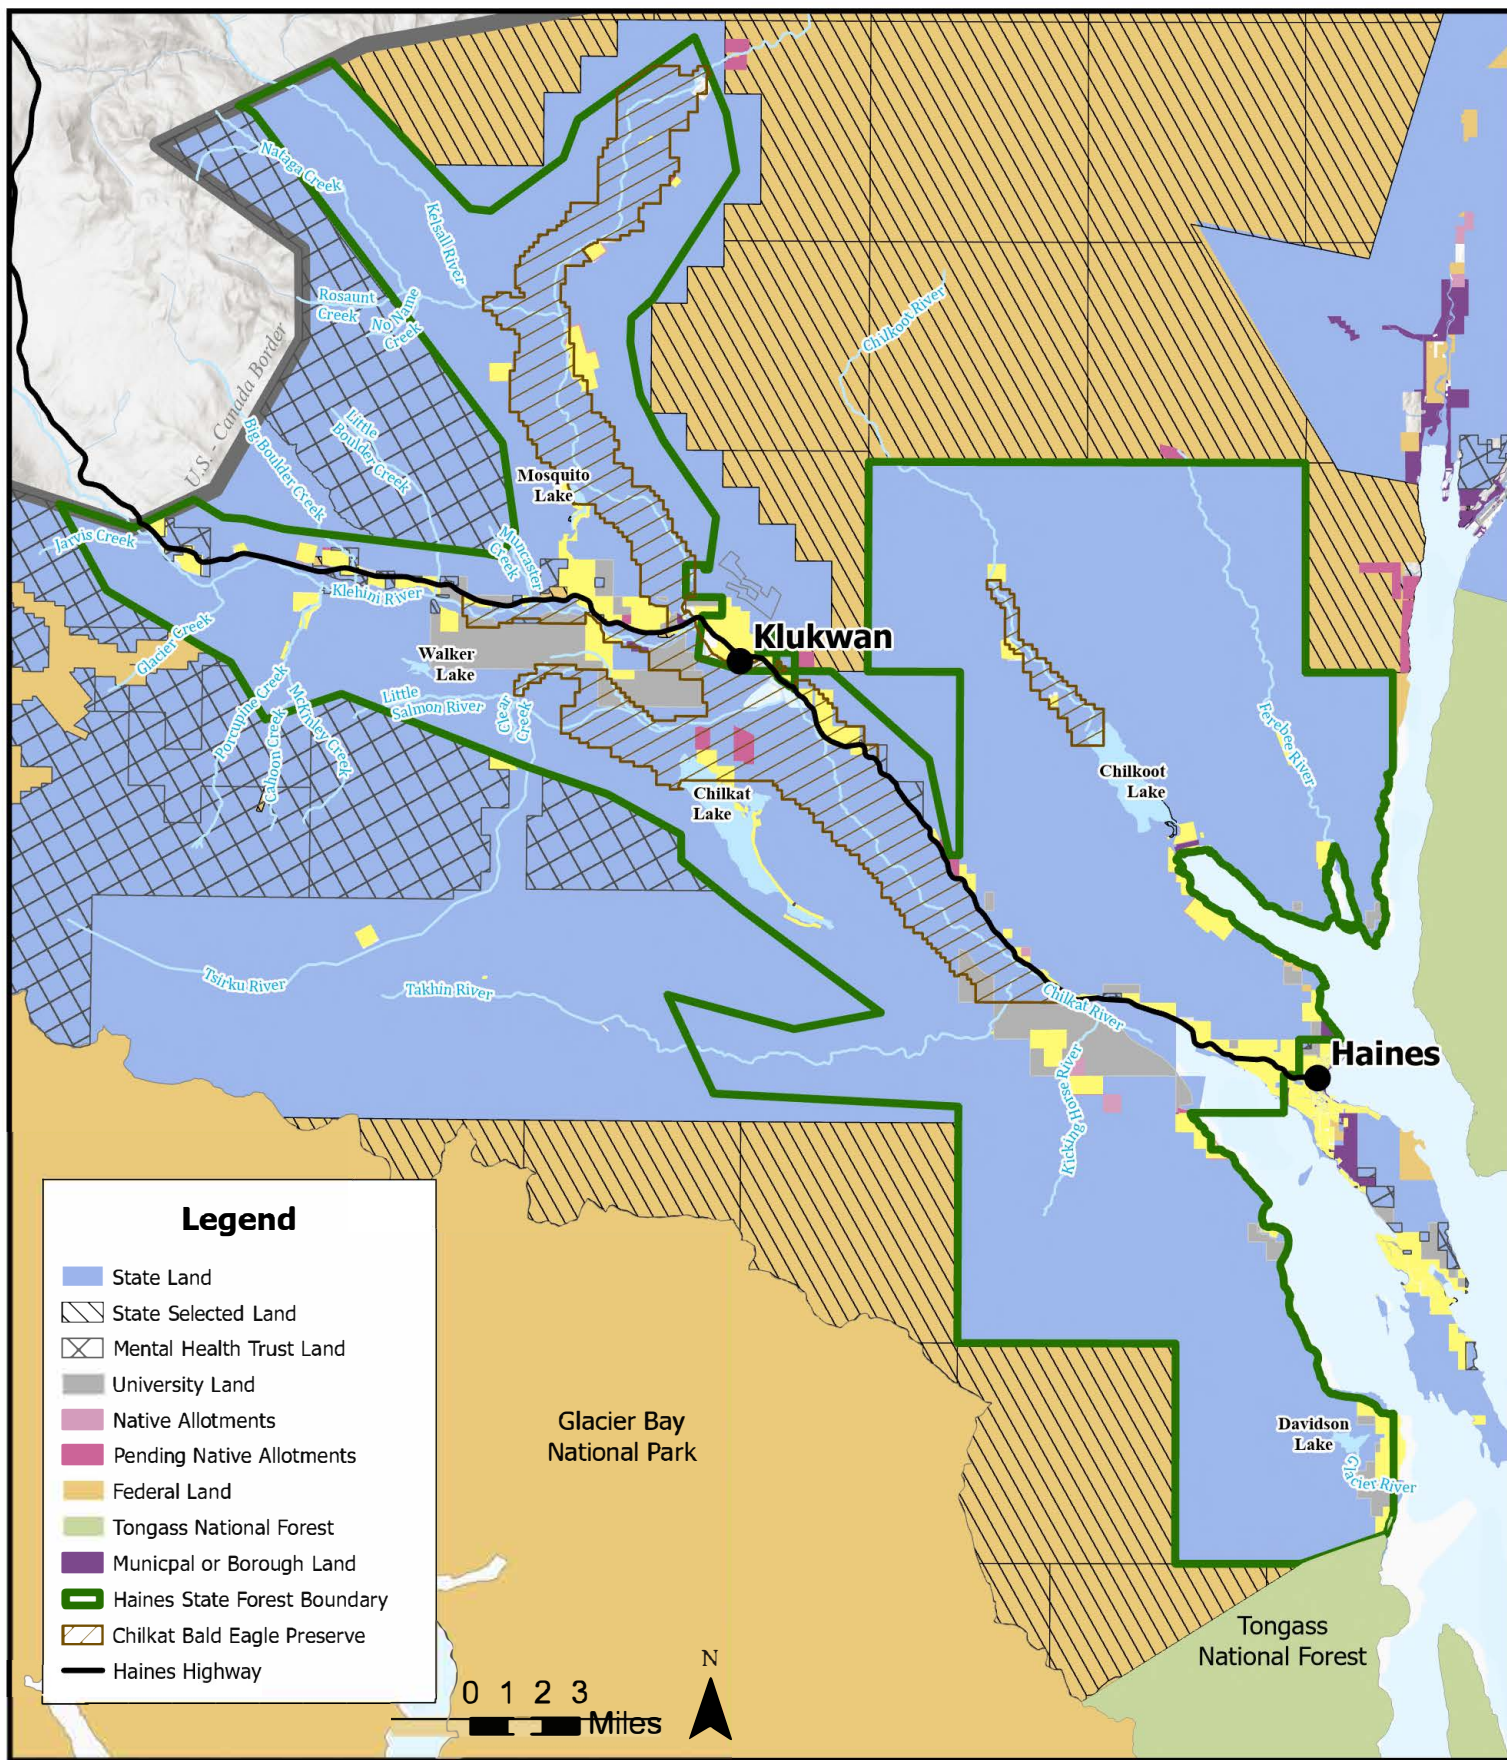

MAP 1-1 BOUNDARY OF HAINES STATE FOREST & GENERALIZED LAND STATUS

MAP 1-2-A WINTER GOAT HABITAT & ANADROMOUS STREAMS

MAP 1-2-B GOAT KIDDING HABITAT & ANADROMOUS STREAMS

MAP 1-2-C BROWN BEAR DENNING HABITAT & ANADROMOUS STREAMS